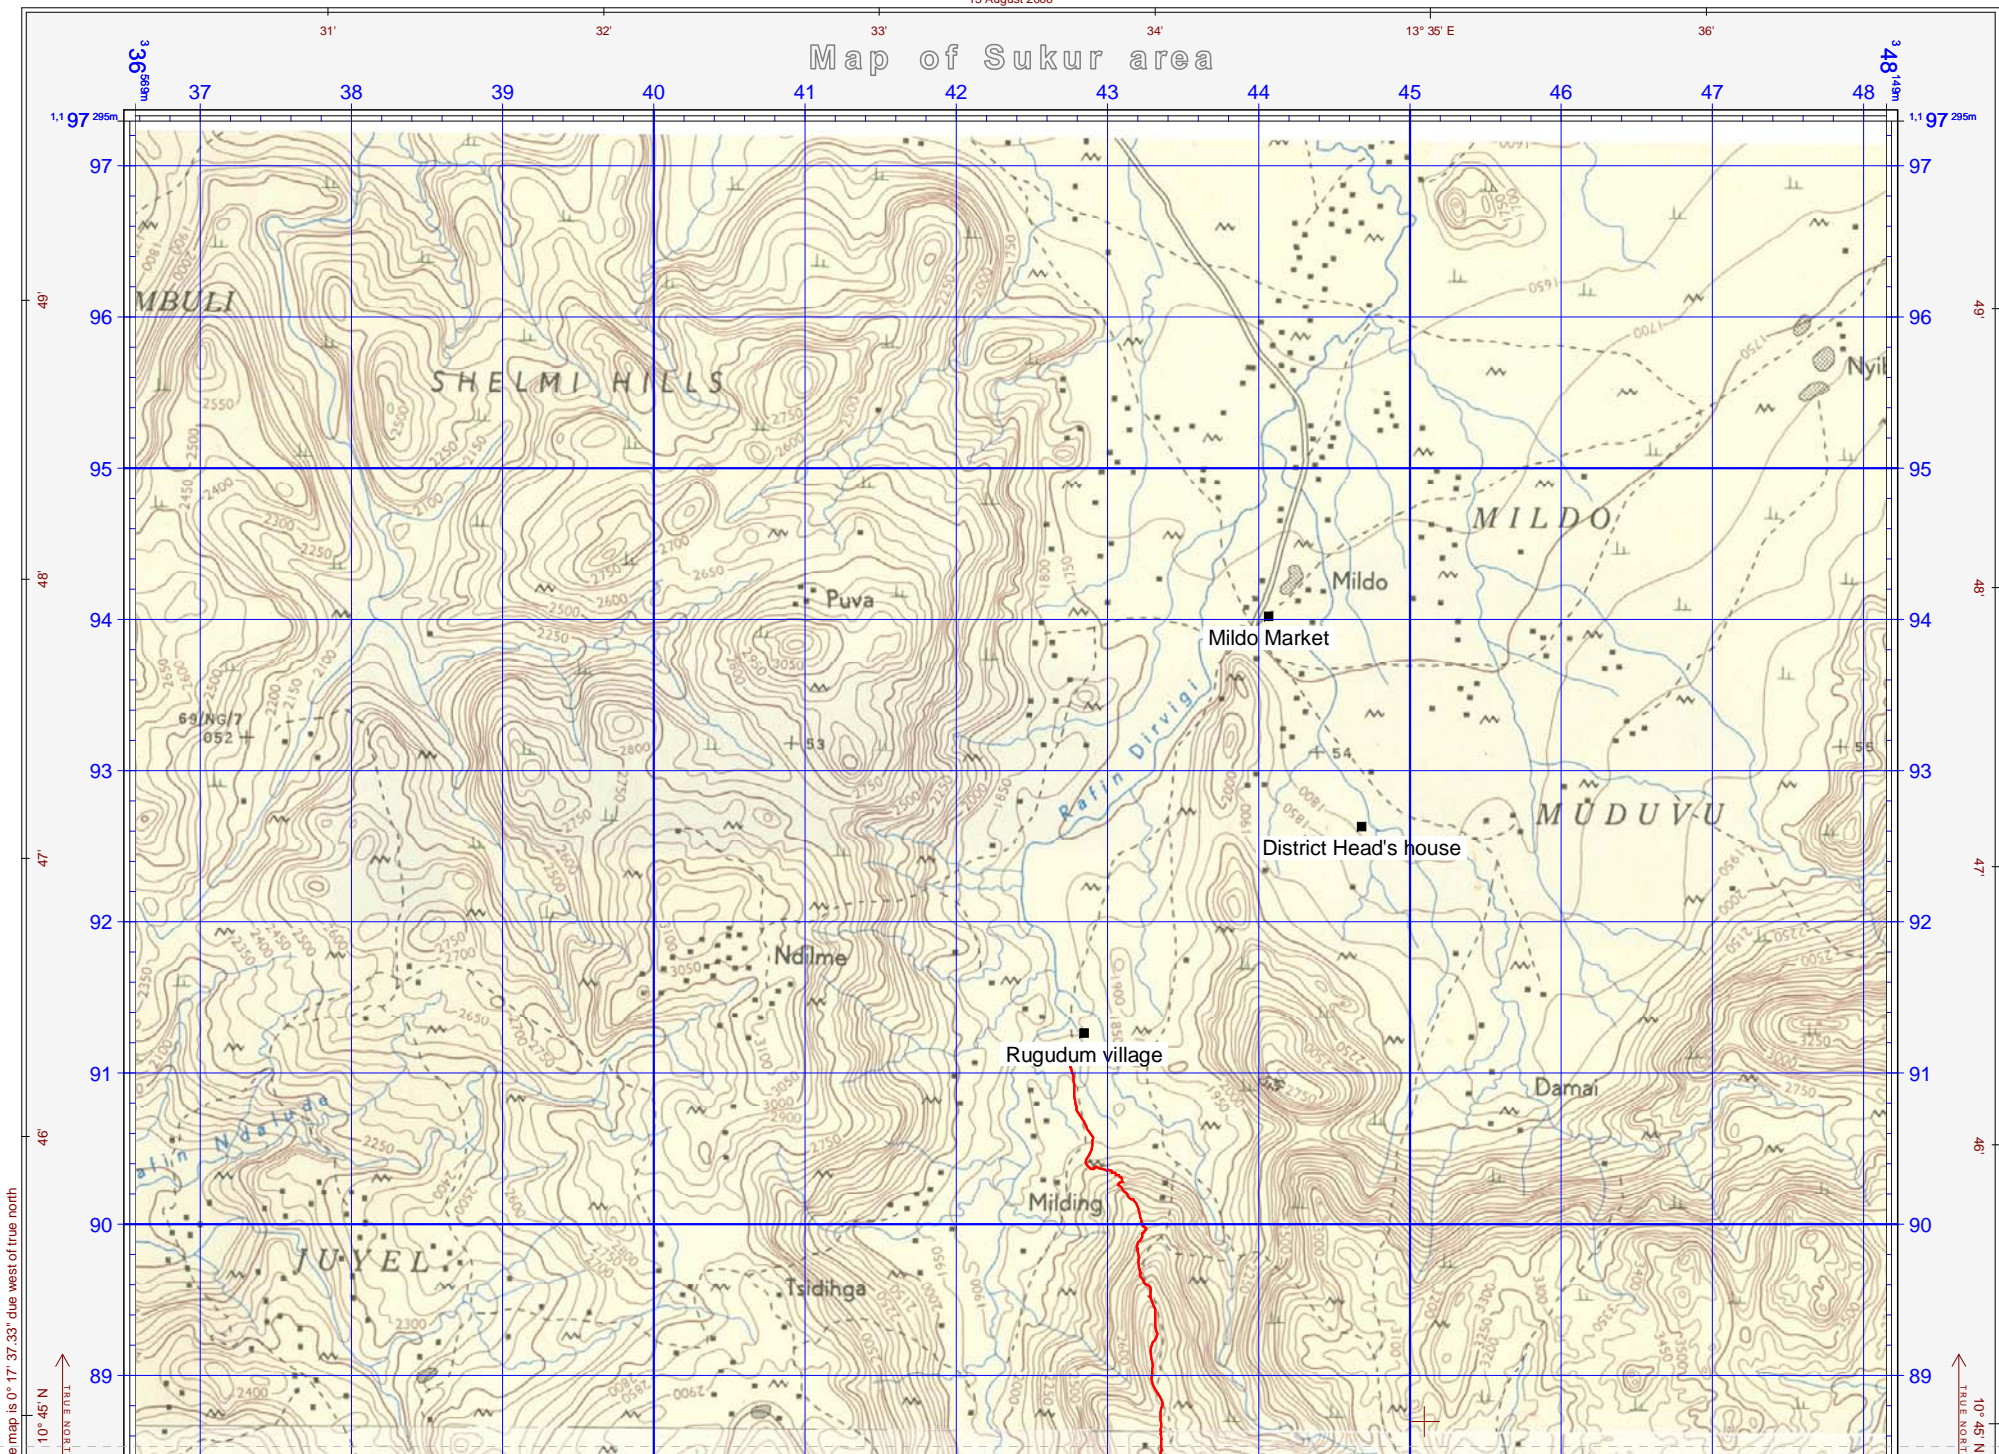

# Map of Sukur area

The map is 0° 17' 37.33" due west of true north

10° 45' N  
TRUE NORTH

The grid at the eastern edge of the map is 0°

10° 45' N  
TRUE NORTH

The grid at the western edge of the map is

is 0° 16' 22.44" due west of true north

Scale 1: 50,000

Centred on 342,359m, 1,188,687m UTM Zone 33 ( 10° 44' 59" N, 13° 33' 30" E WGS84)