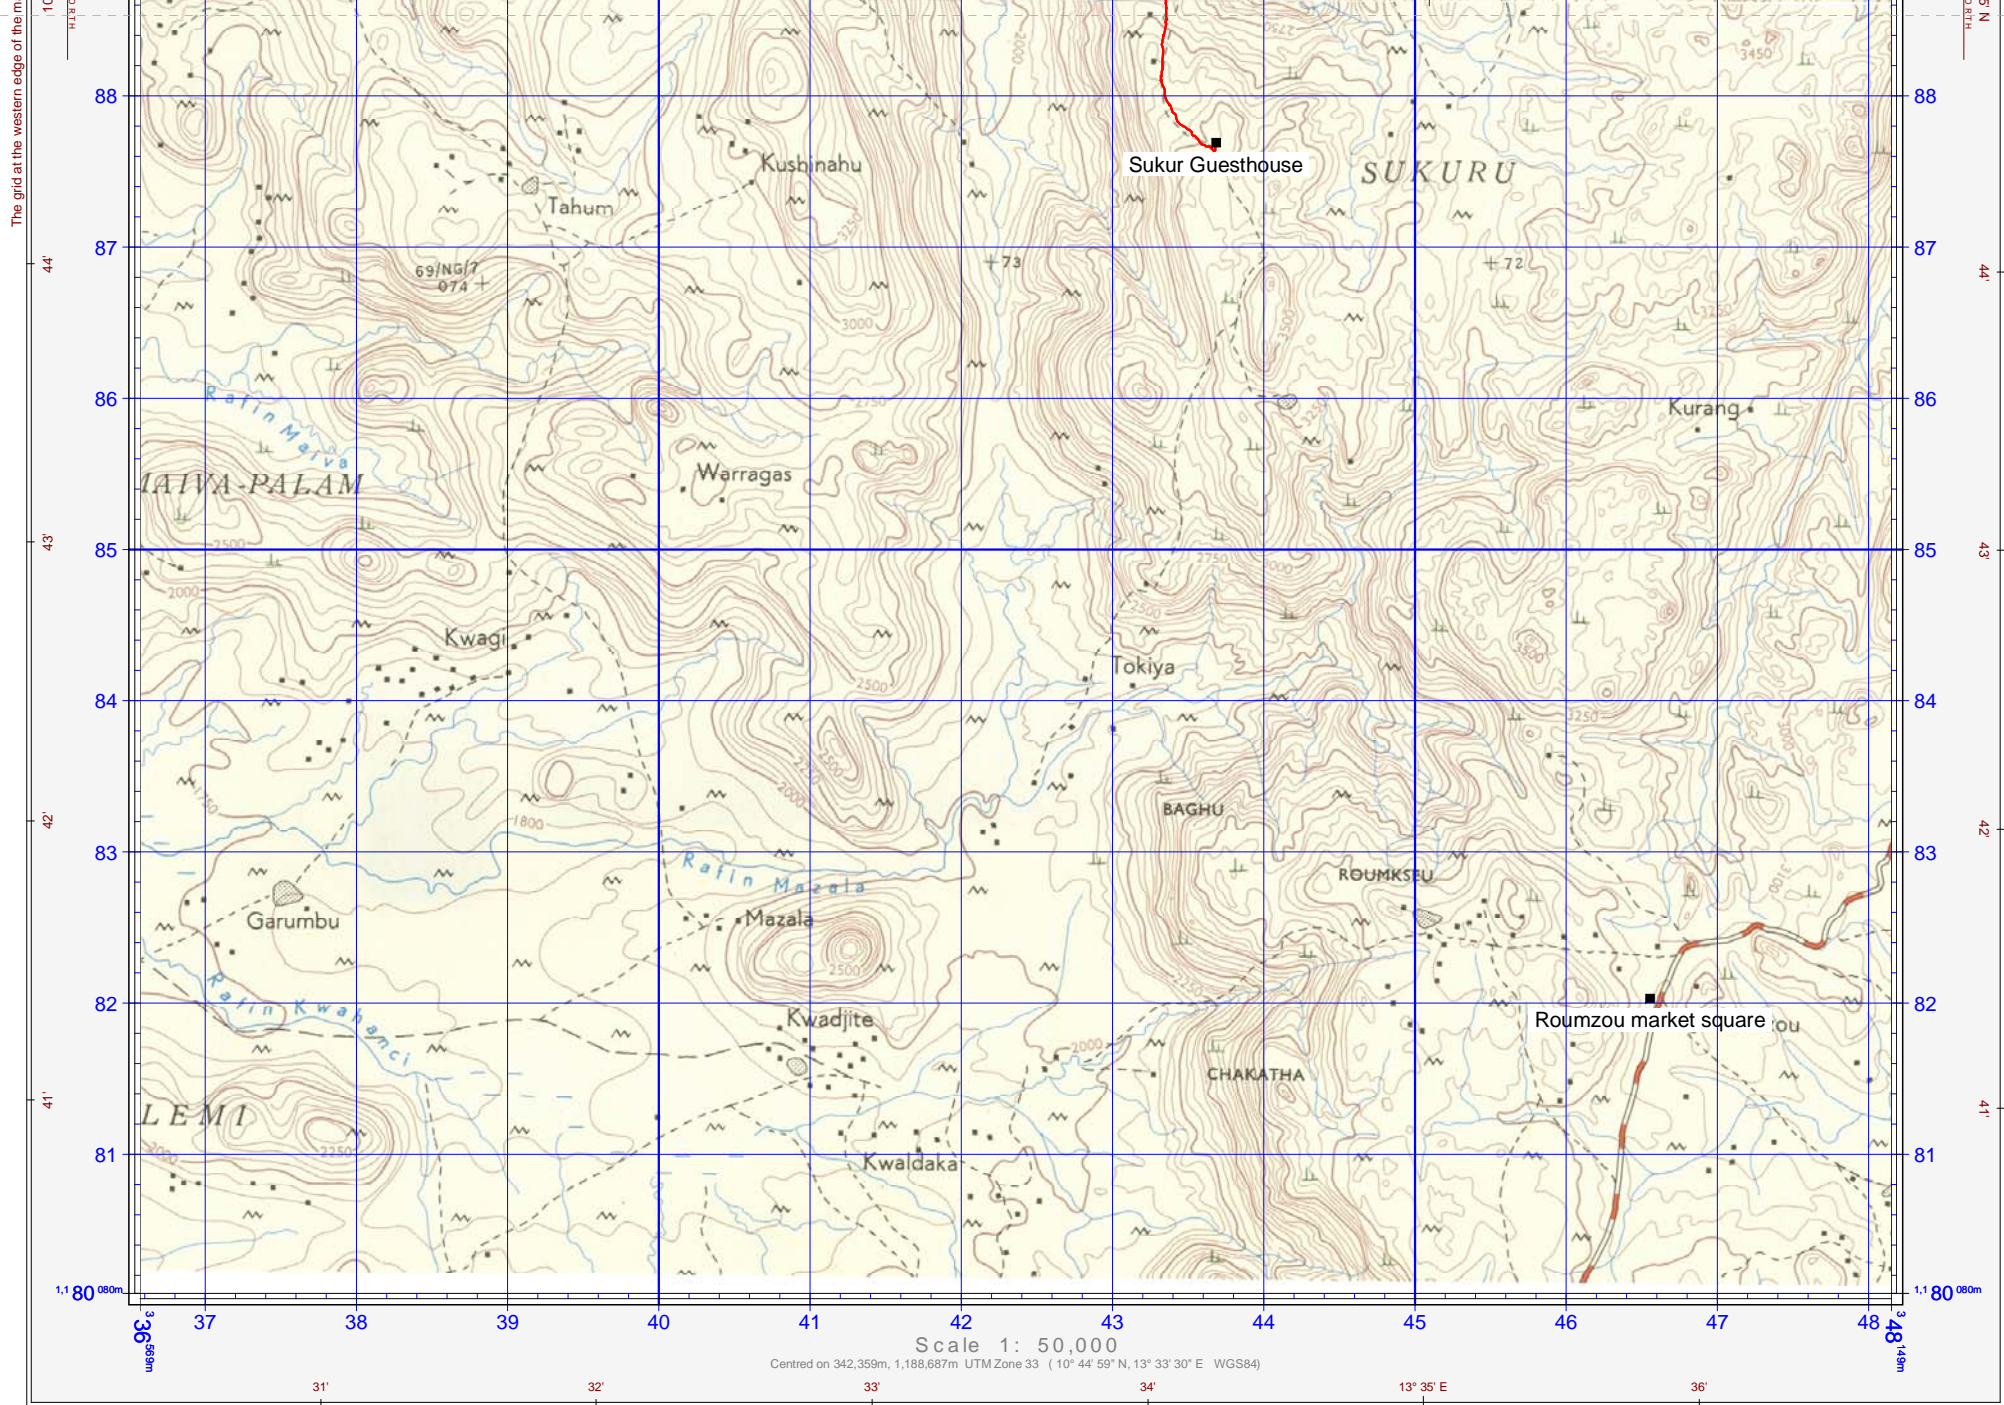

# Map of Sukur area

The map is 0° 17' 37.33" due west of true north

10° 45' N  
TRUE NORTH

The grid at the eastern edge of the map is 0°

10° 45' N  
TRUE NORTH

The grid at the western edge of the map is

is 0° 16' 22.44" due west of true north

Scale 1: 50,000

Centred on 342,359m, 1,188,687m UTM Zone 33 ( 10° 44' 59" N, 13° 33' 30" E WGS84)