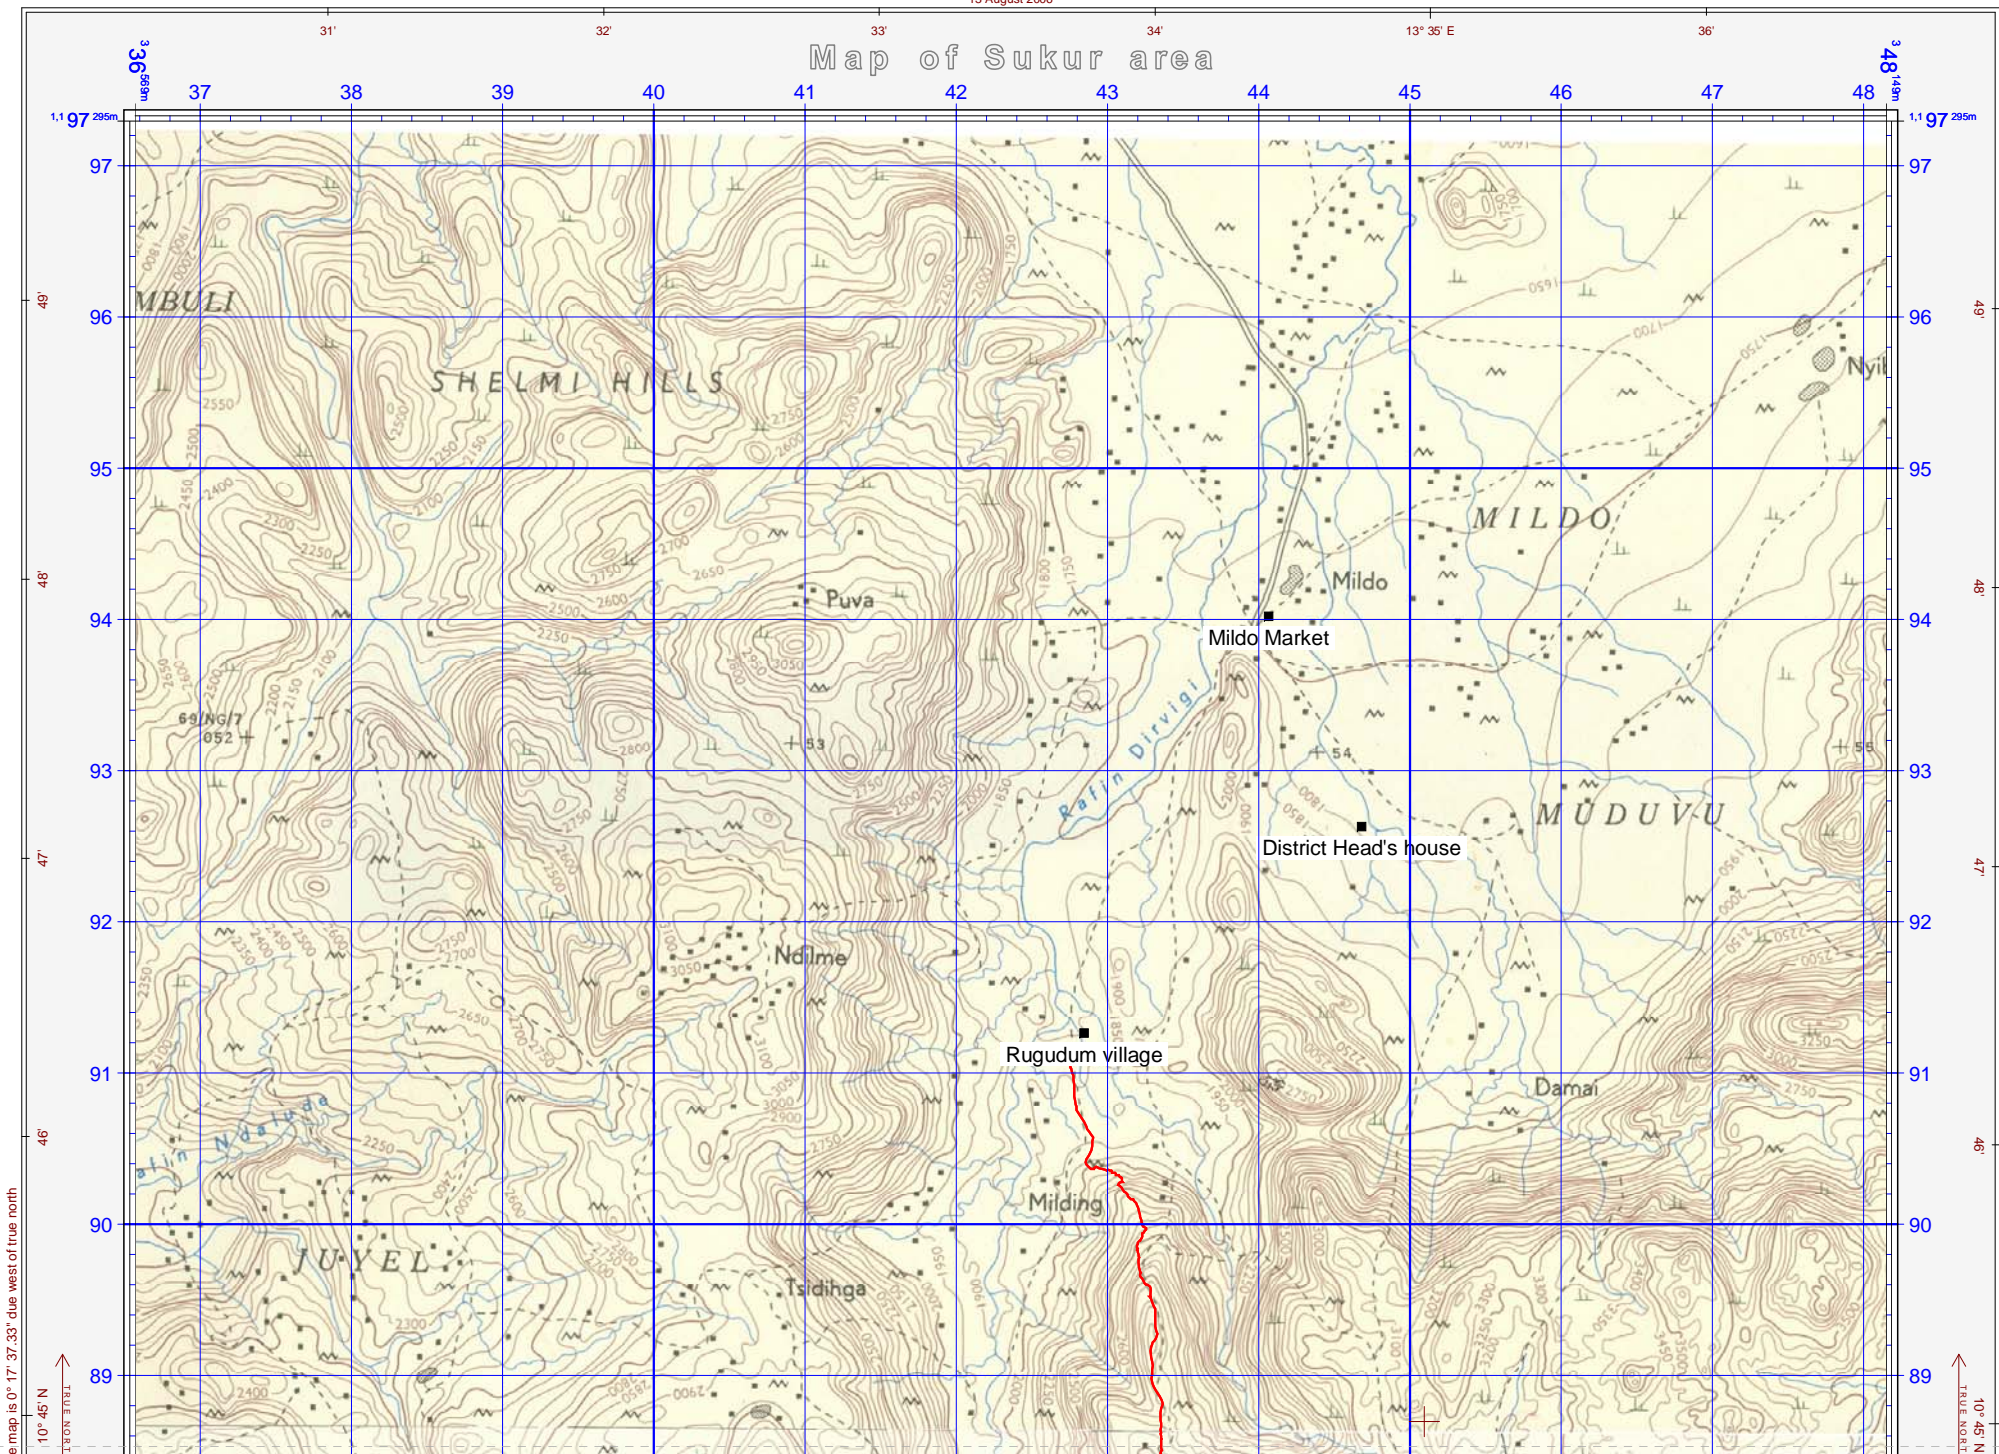

Map of Sukur area

The map is 0° 17' 37.33" due west of true north

10° 45' N
TRUE NORTH

The grid at the eastern edge of the map is 0°

10° 45' N
TRUE NORTH